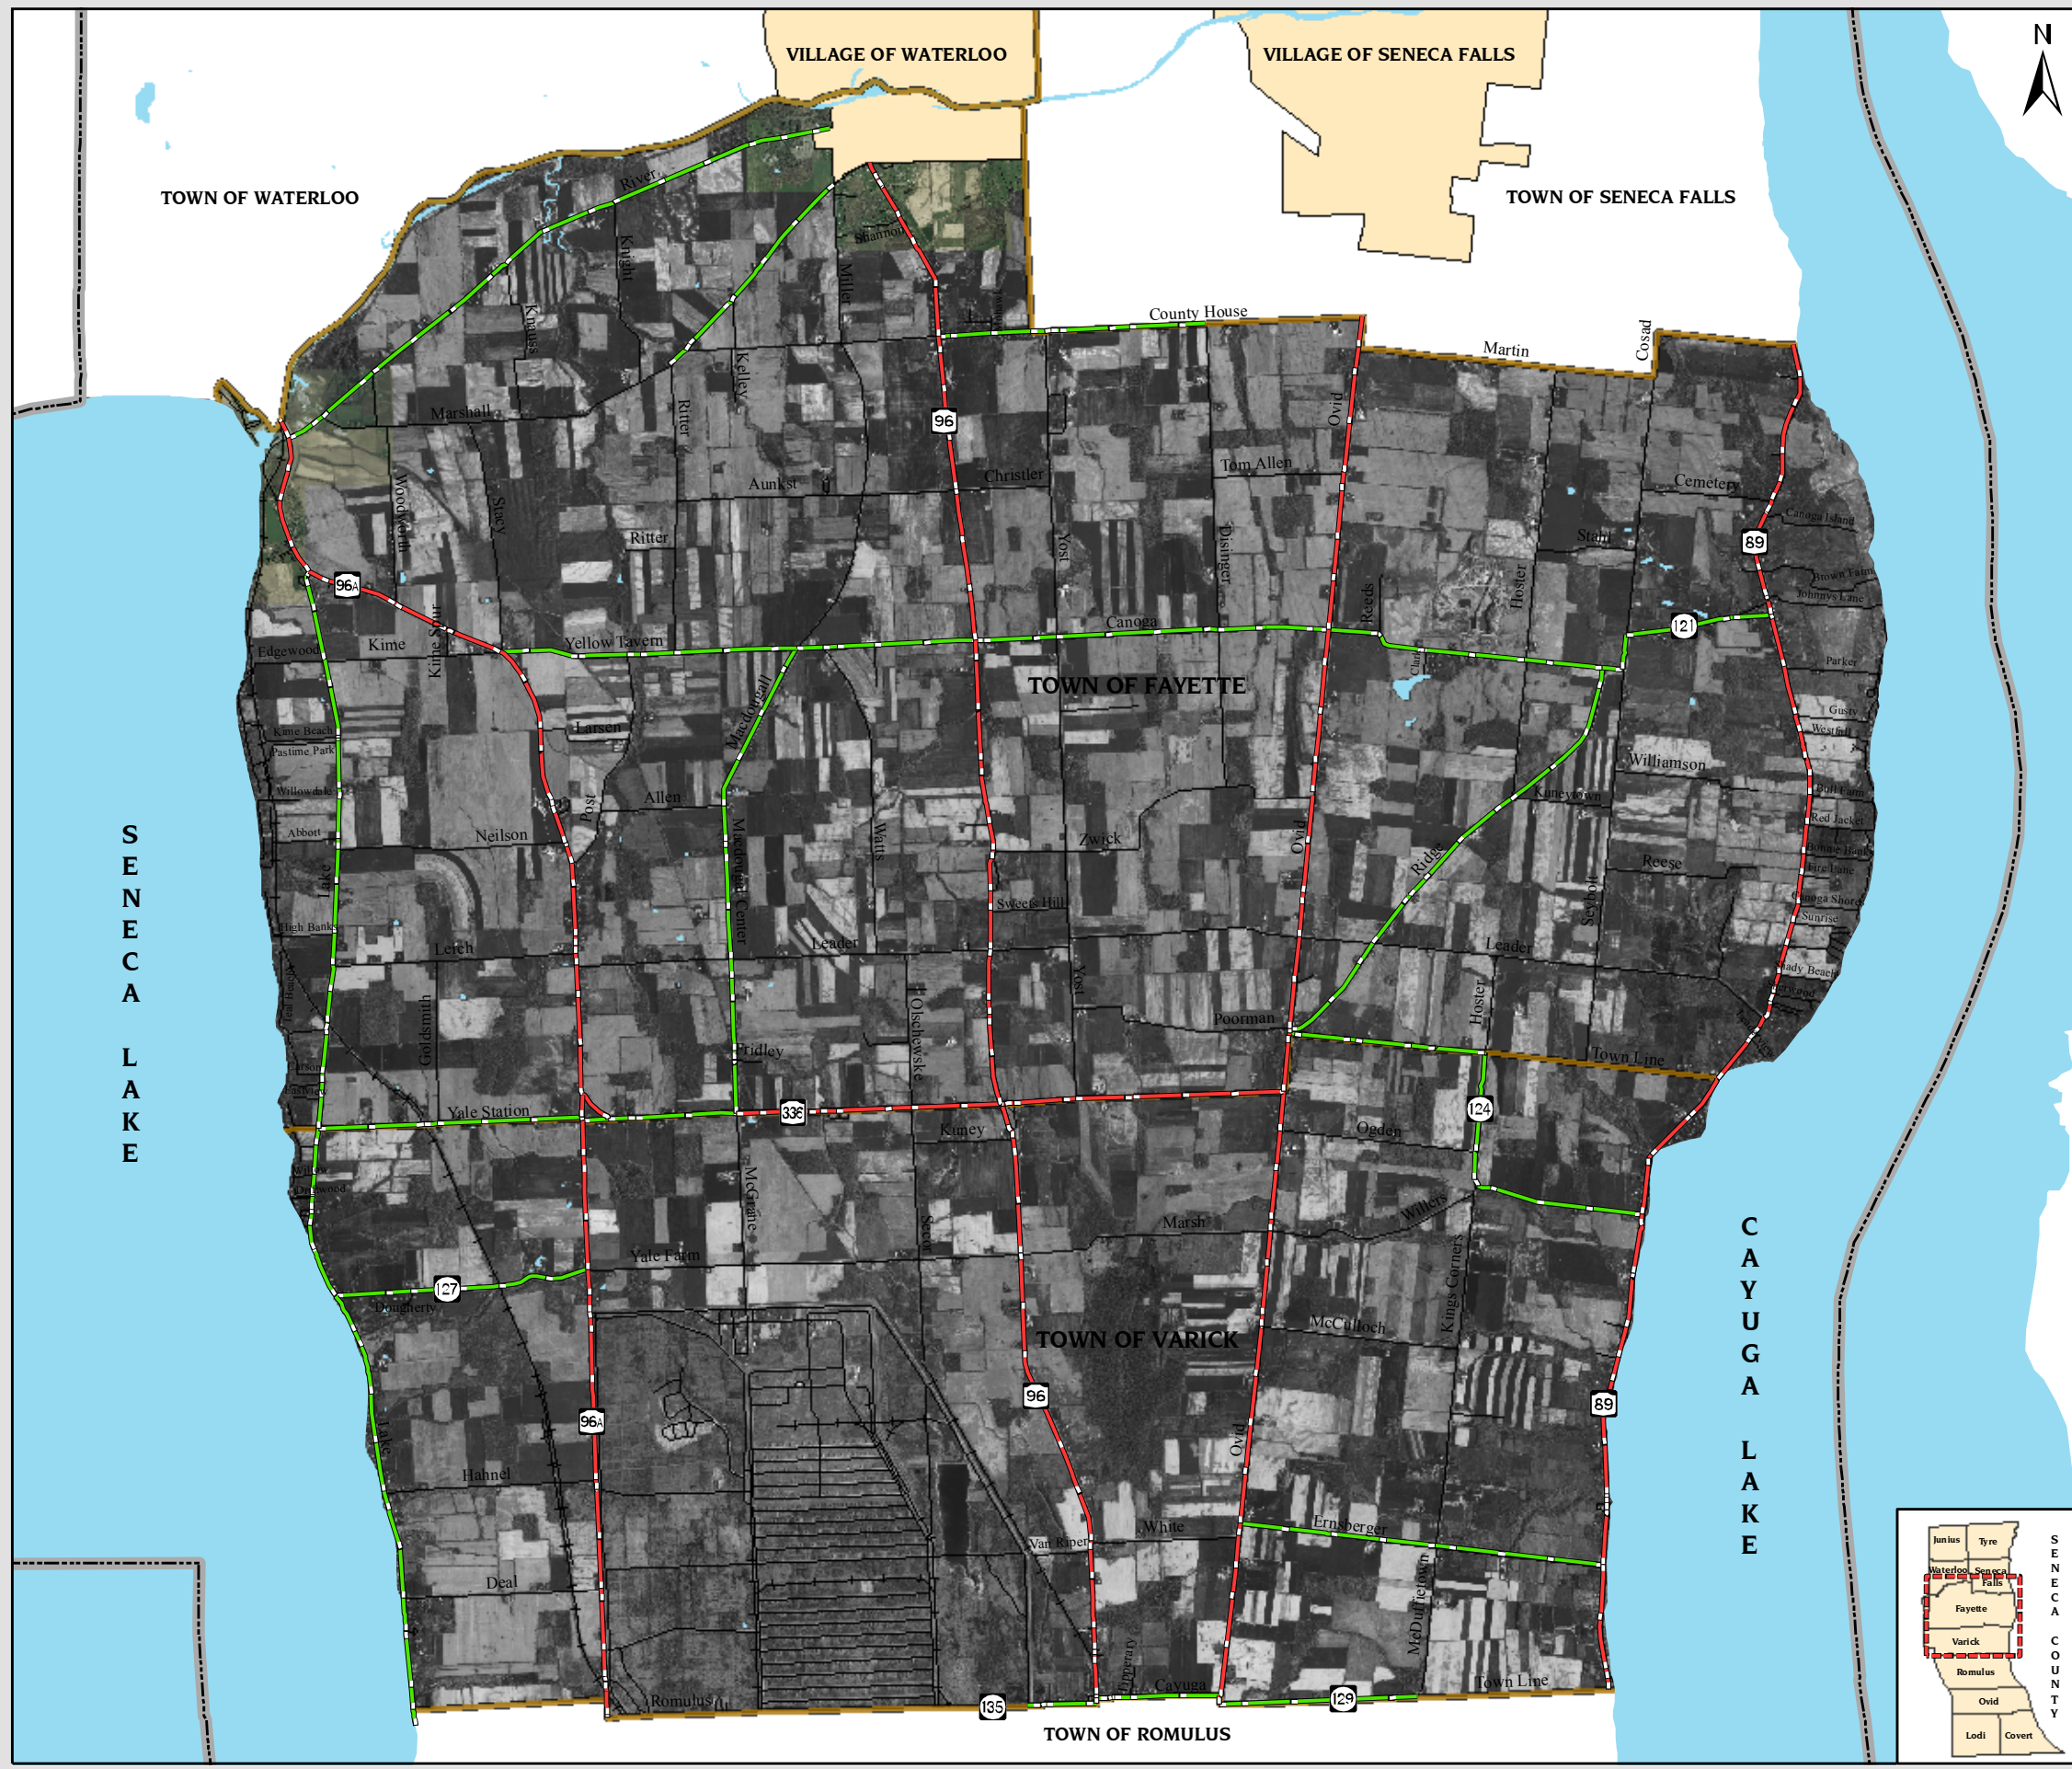

FAYETTE AND VARICK COMPREHENSIVE PLAN

Map 2 Aerial Photograph

Legend

- Seneca County
- Town Boundaries
- Village Boundaries
- State Roads
- County Roads
- Local Roads
- Railroads

Data Sources:

Seneca County
NYS GIS Clearinghouse
MRB Group, P.C.