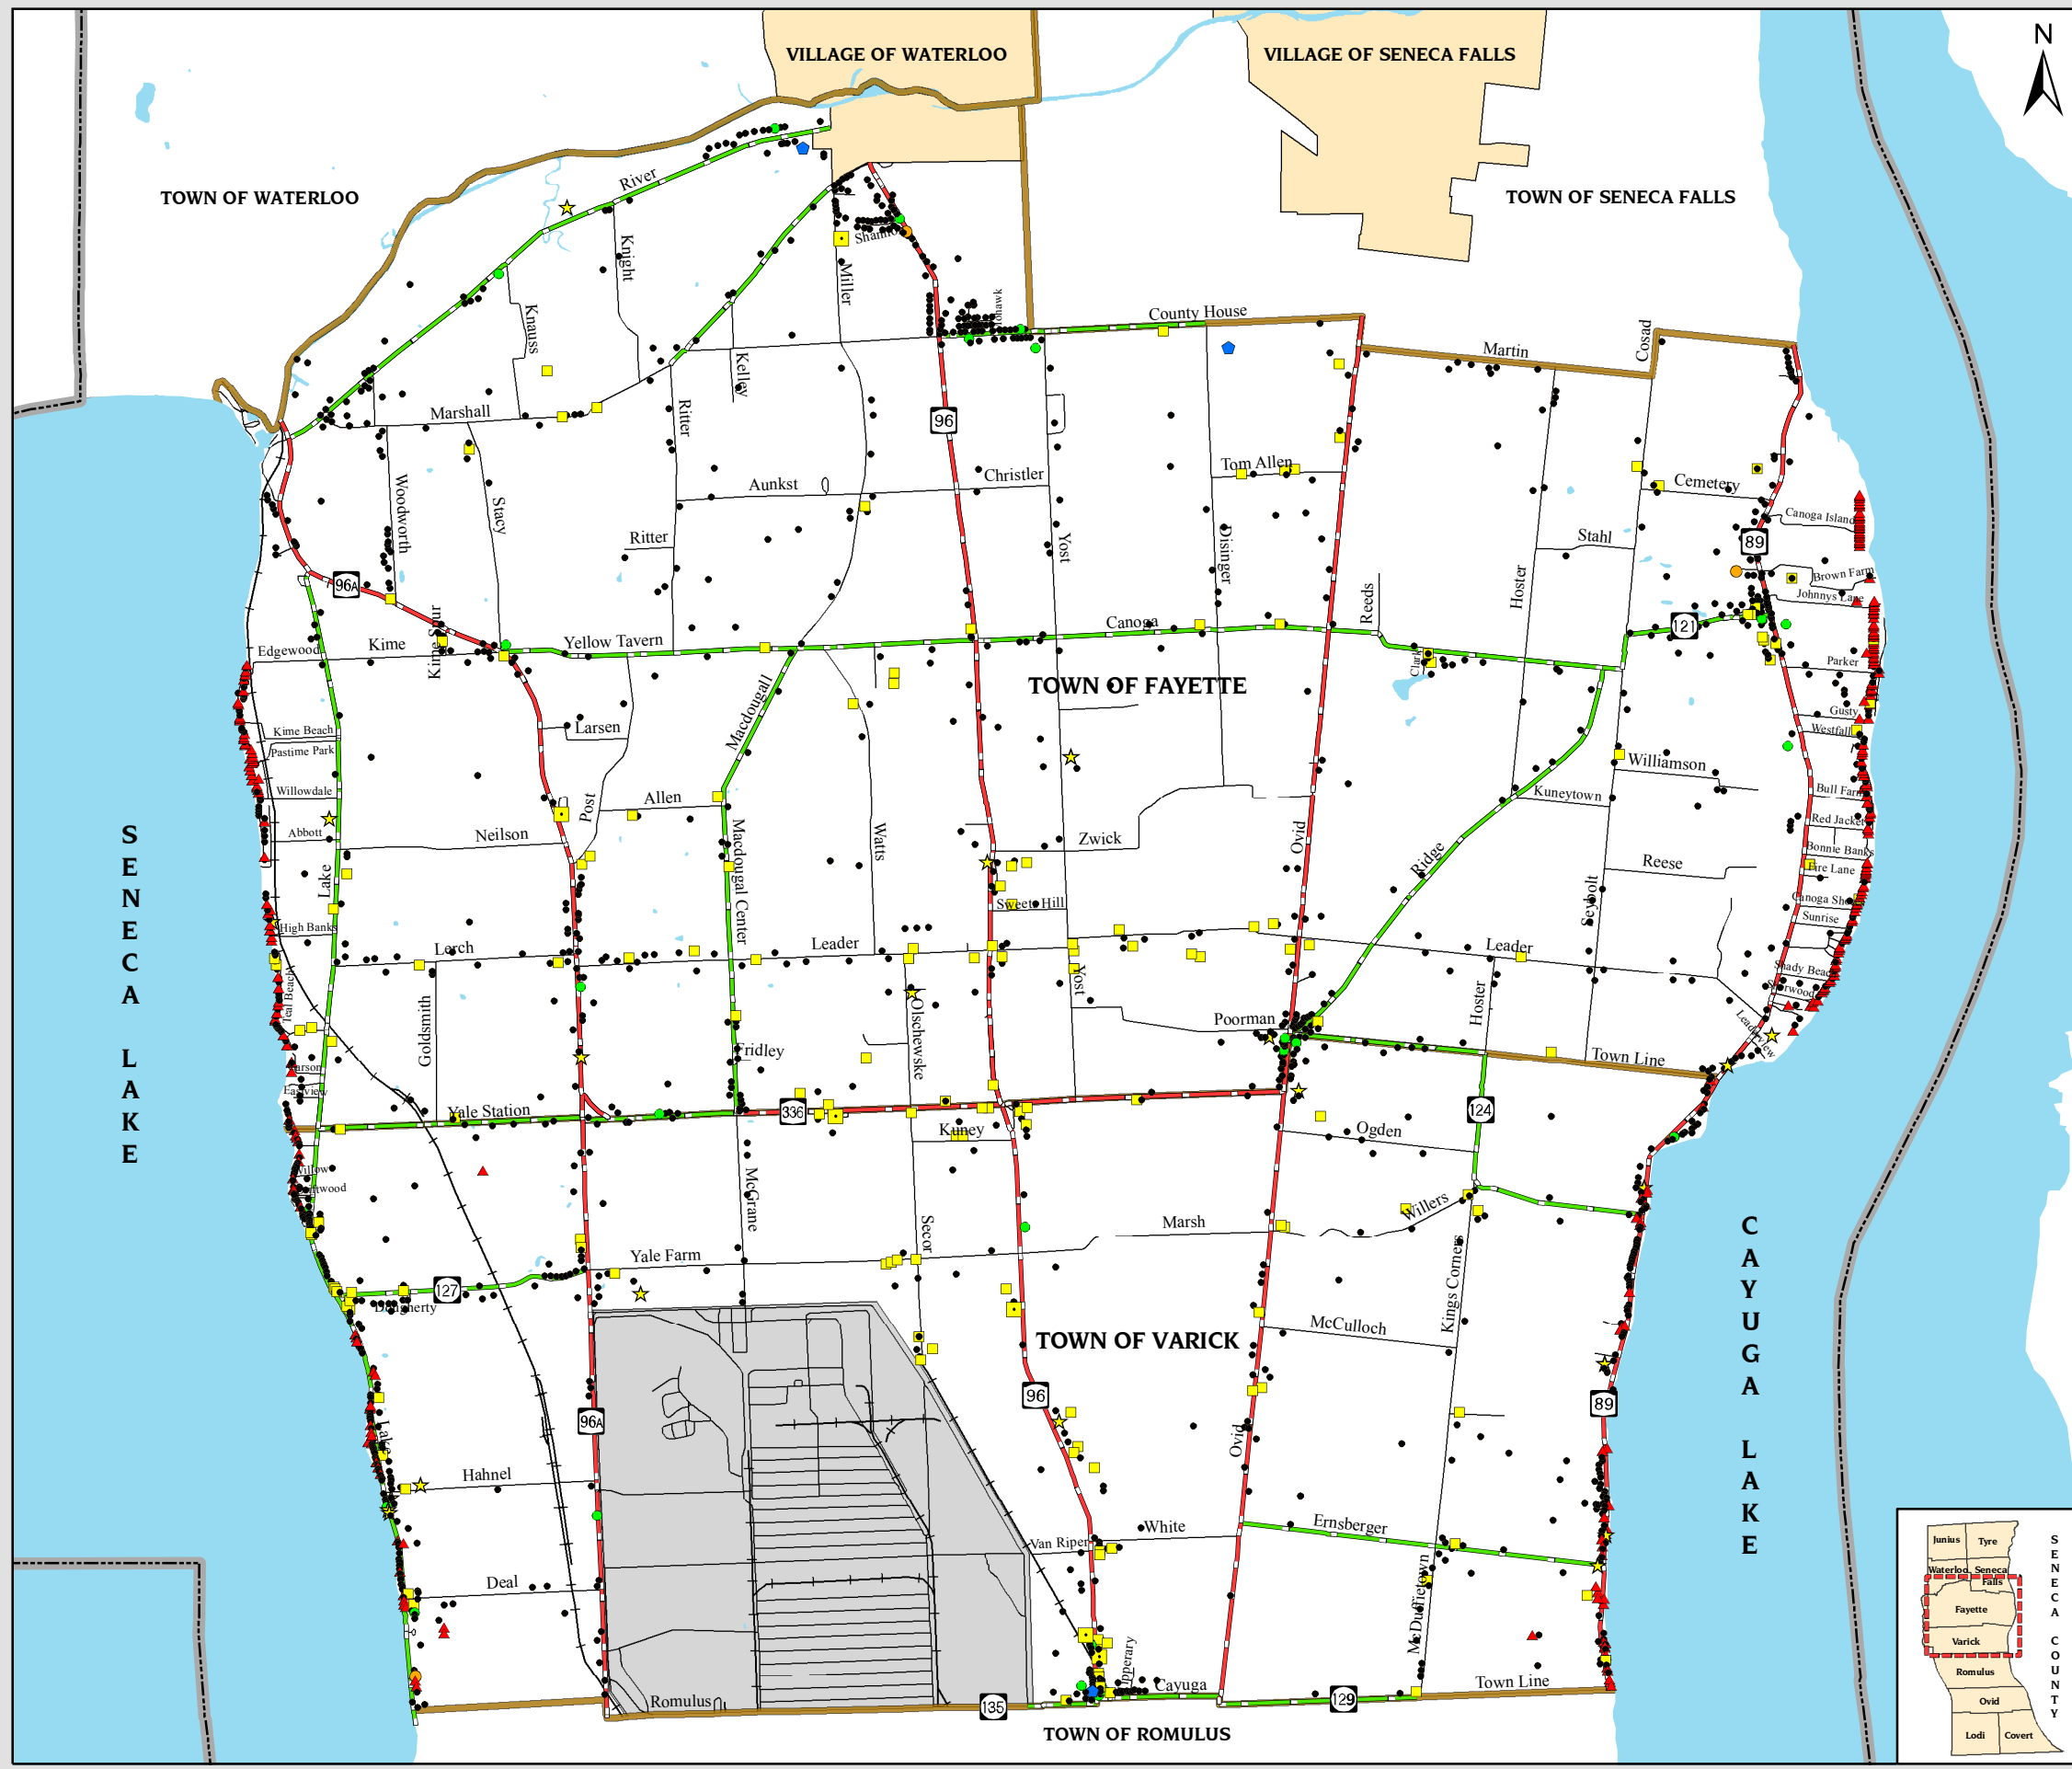

# FAYETTE AND VARICK COMPREHENSIVE PLAN

## Map 12 Residential Parcels

### Legend

- Seneca County
- Town Boundaries
- Village Boundaries
- Seneca Army Depot
- State Roads
- County Roads
- Local Roads
- Railroads
- Single Family Dwelling
- 2-Family Dwelling
- 3-Family Dwelling
- Seasonal Dwelling
- Multiple Dwelling/Mixed Use
- Apartments
- Mobile Home
- Mobile Home Park

### Data Sources:

Seneca County  
NYS GIS Clearinghouse  
MRB Group, P.C.

DATE:  
JANUARY 2006

**Stuart I. Brown Associates, Inc.**  
Planning and Management Consultants

**MRB** group  
Engineering, Architecture, Surveying, P.C.