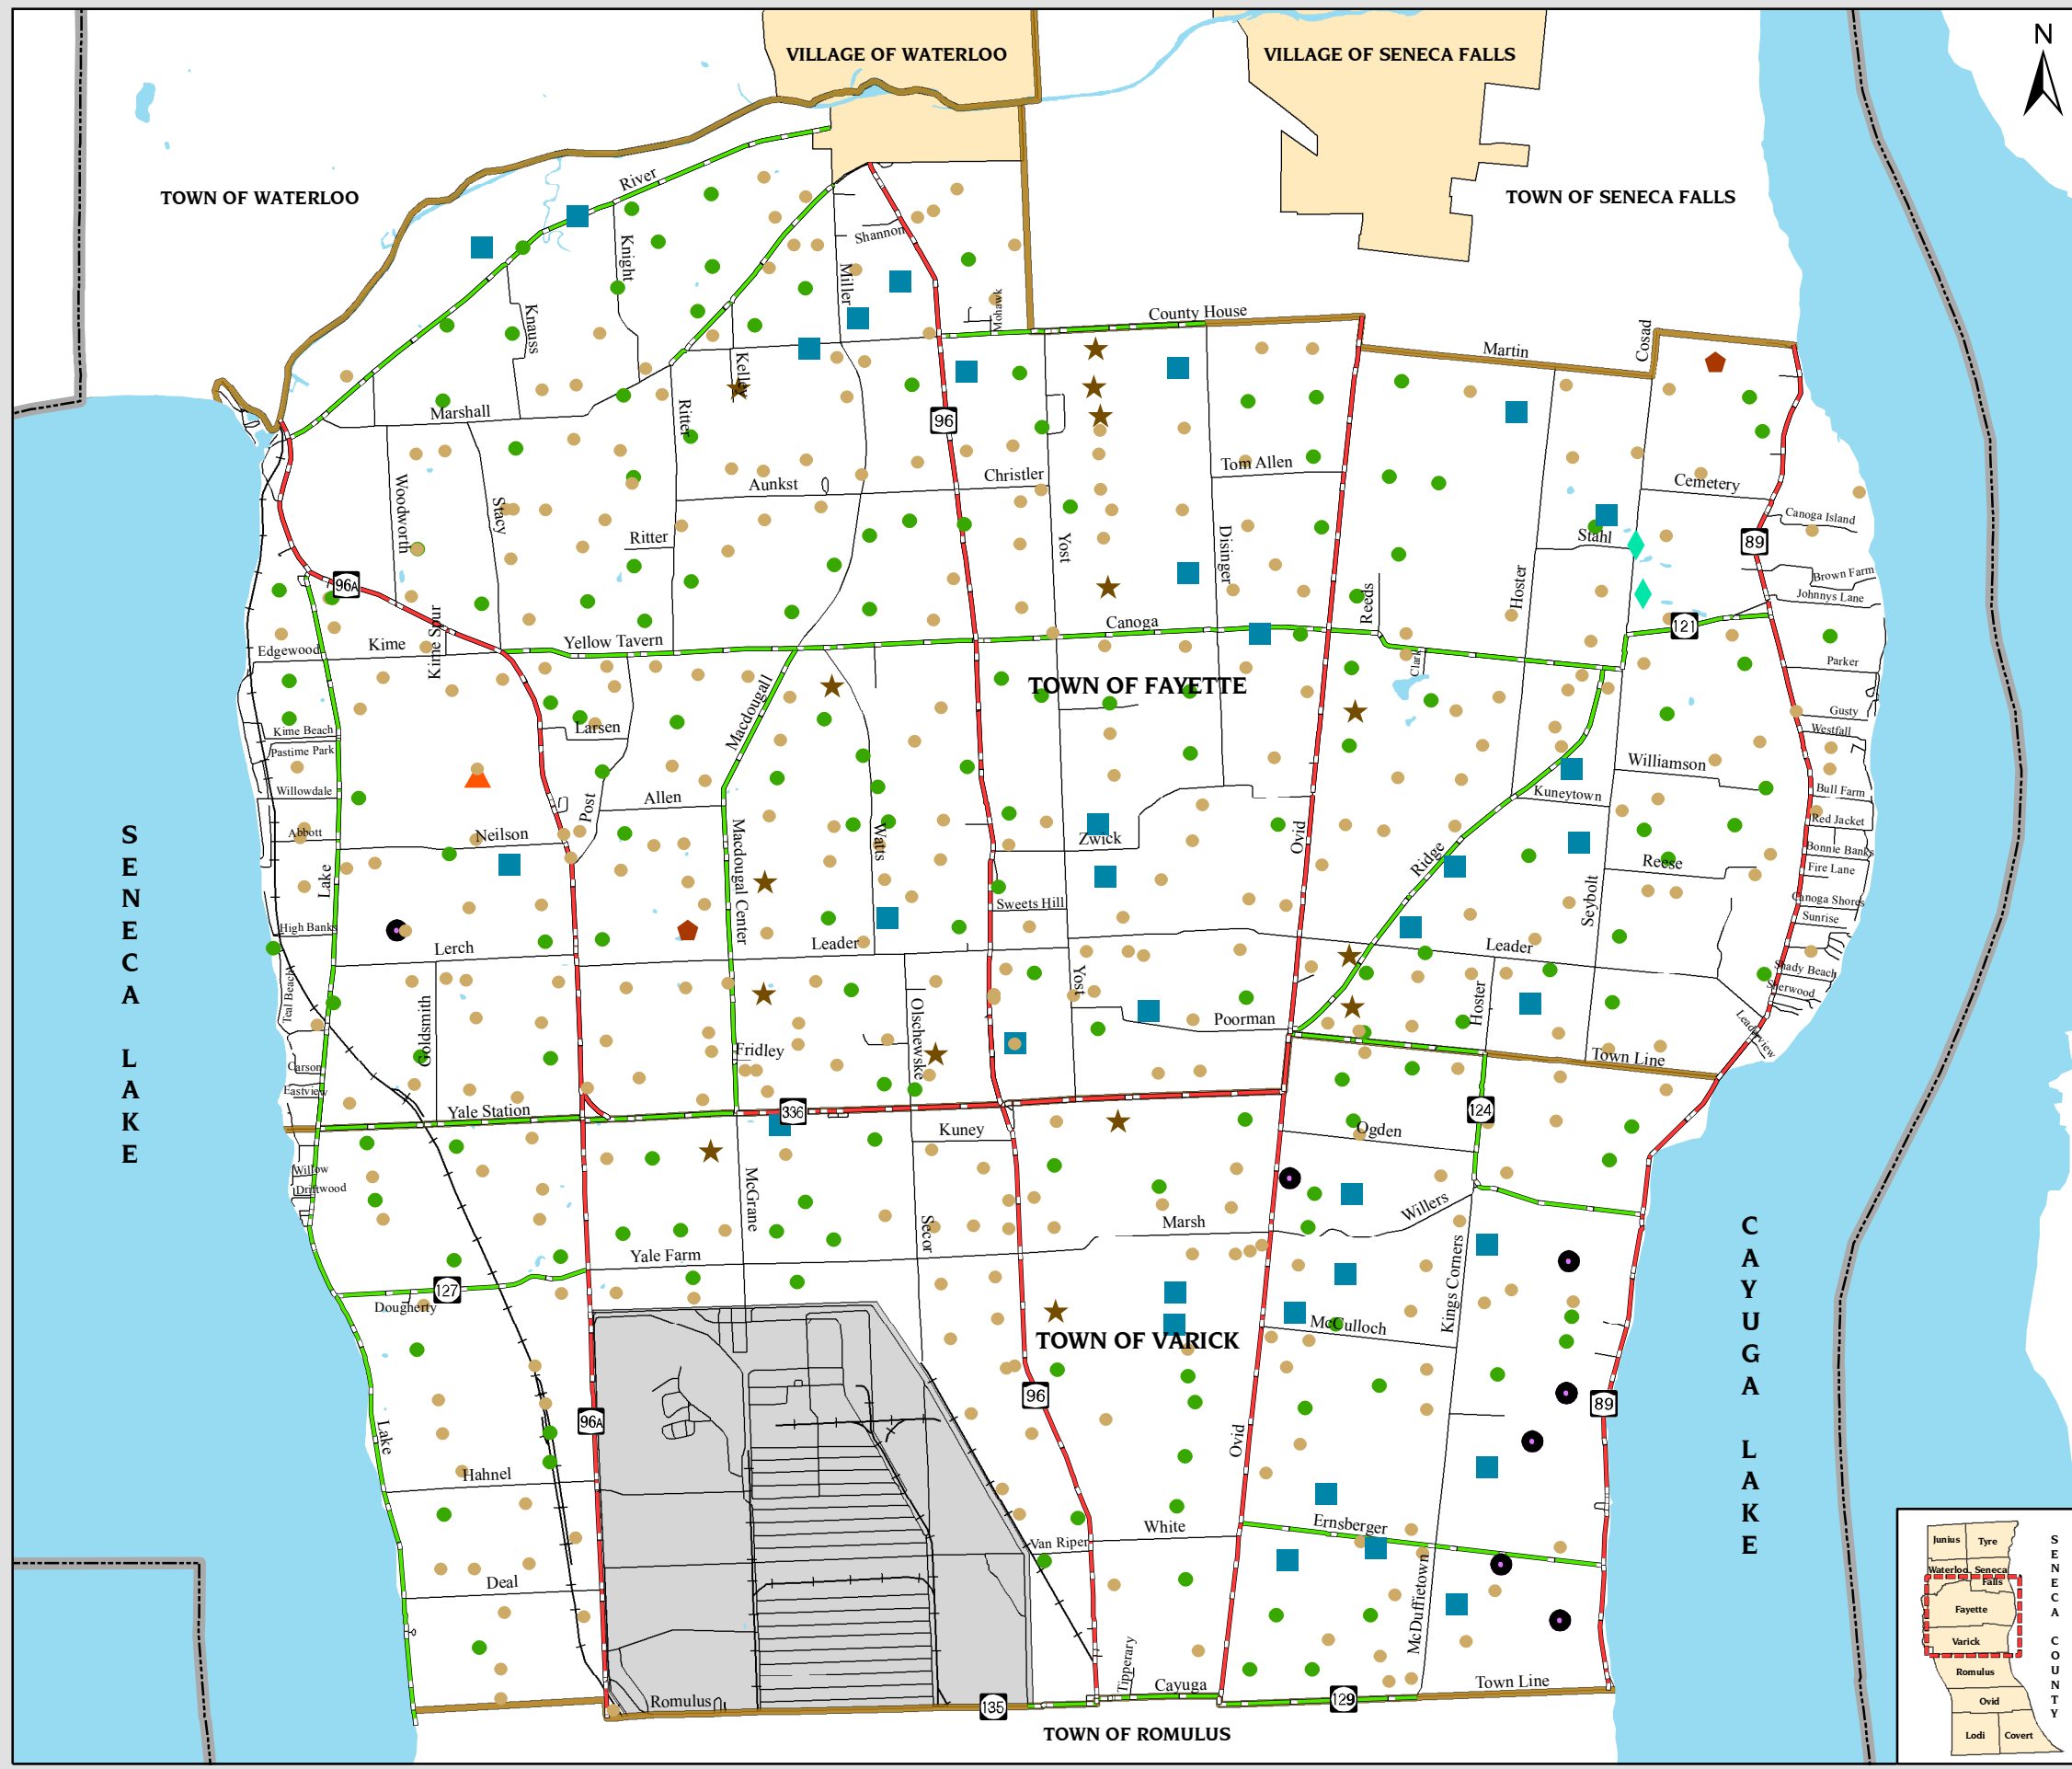

FAYETTE AND VARICK COMPREHENSIVE PLAN

Map 11 Agricultural Parcels

Legend

- Seneca County
- Town Boundaries
- Village Boundaries
- Seneca Army Depot
- State Roads
- County Roads
- Local Roads
- Railroads
- Agricultural Vacant Land (Productive)
- Poultry and Poultry Products
- Dairy Products
- Cattle, Calves, and Hogs
- Other Livestock: Donkeys, Goats
- Field Crops
- Vineyards
- Aquatic Specialty Farm

Data Sources:

Seneca County
NYS GIS Clearinghouse
MRB Group, P.C.

DATE:
JANUARY 2006

Stuart I. Brown Associates, Inc.
Planning and Management Consultants

MRB group
Engineering, Architecture, Surveying, P.C.